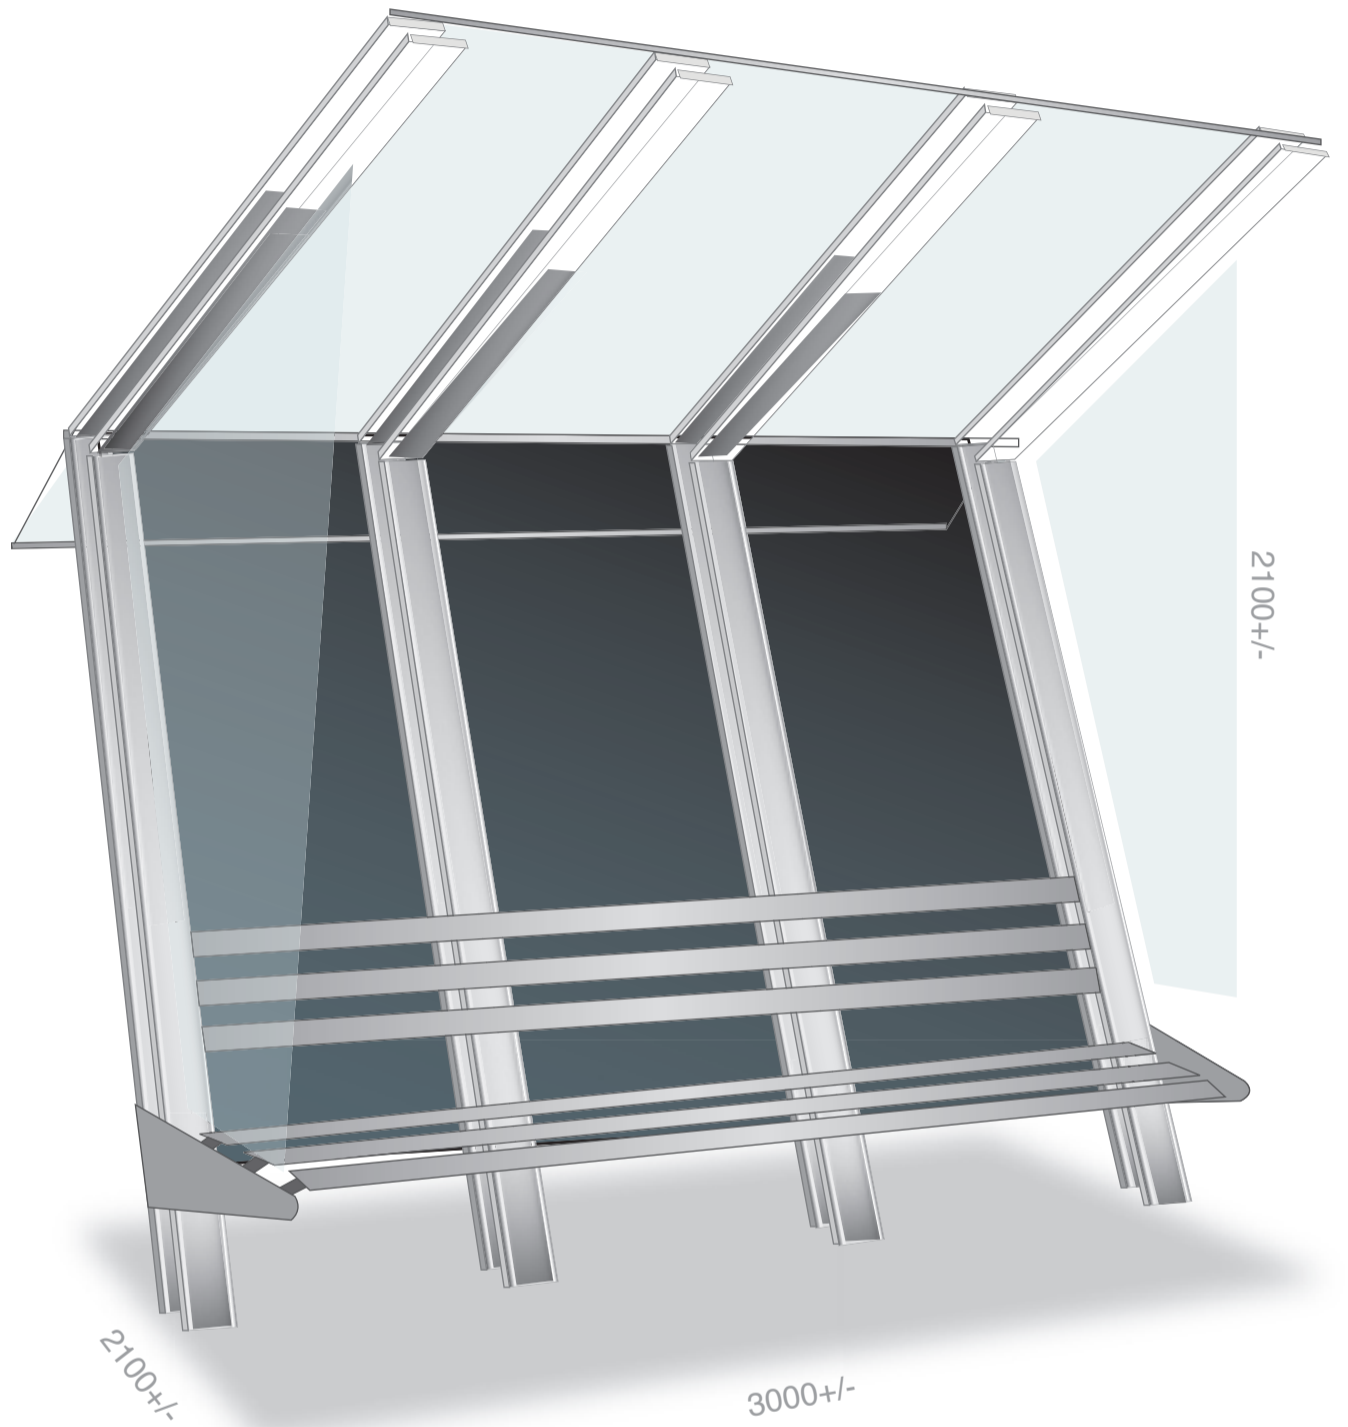

# Columbia

BUS SHELTER  
Formerly BHP3

**Features:**

- Roof:** Corugated colourbond
- Seating:** Timber or Aluminium
- Glazing:** Laminated Glass or Acrylic
- Drainage:** Concealed
- Size:** Can be adapted to any specification

**Columbia**  
BUS SHELTER

Specifications

Typical Length:	3000 mm	Side:	900 mm
Typical Width:	2100 mm	Colour:	Optional
Typical Headroom:	2100 mm	Glazing:	Optional